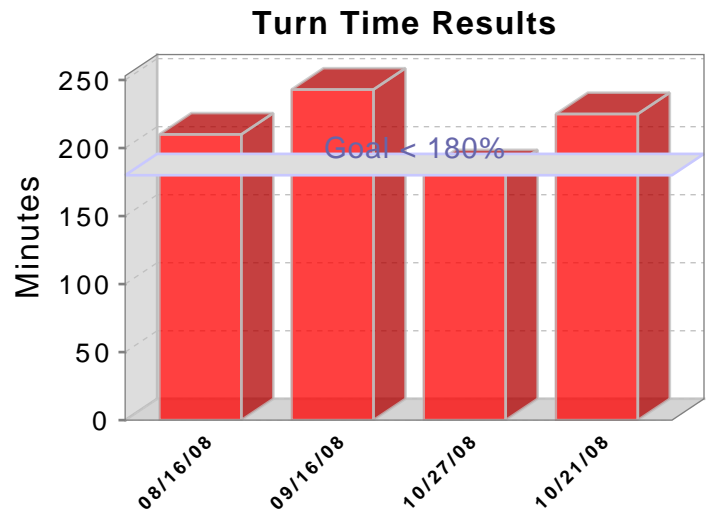

ABS SAMPLE Audit of October 27, 2008

Welcome!

Current Data

Cow Comfort Results

Cow Cleanliness Results

Cud Chewing Results

Locomotion Score Results

Turn Time Results

Historic Data

Benchmark by United States of America country

Index	Benchmark	Your value	Sample	Desired	Acceptable	Poor
Cud Chewing	50.45	53.1	67134	≥ 60.0	59-50	< 50.0
Cow Comfort	68.36	67.4	106471	≥ 80.0	79-70	< 70.0
Locomotion	21.27	36.7	105166	< 10.0	10-20	> 20.0
Cow Cleanliness	70.85	88.89	8339	≥ 80.0	79-70	< 70.0
Manure Score	79.52	0	36476	≥ 90.0	89-80	< 80.0
Turn Time	164.63	182	262092	< 180.0	180-210	> 210.0