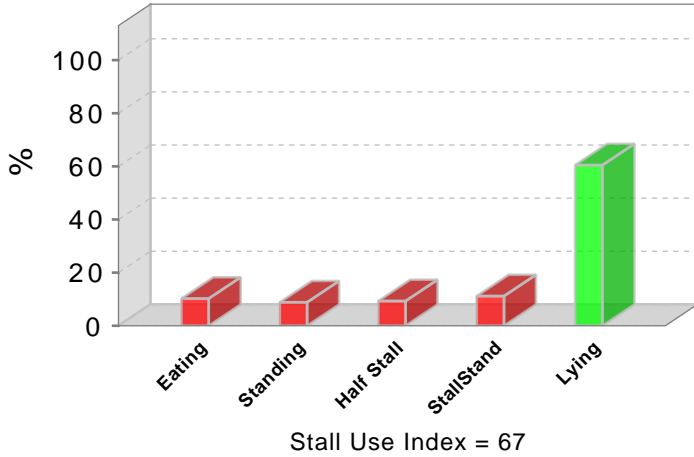

ABS SAMPLE Audit of October 27, 2008

Welcome!

Current Data

Cow Comfort Results

Cow Cleanliness Results

Cud Chewing Results

Locomotion Score Results

Turn Time Results

Historic Data

Benchmark by United States of America country

Index	Benchmark	Your value	Sample	Desired	Acceptable	Poor
Cud Chewing	50.45	53.1	67134	≥ 60.0	59-50	< 50.0
Cow Comfort	68.36	67.4	106471	≥ 80.0	79-70	< 70.0
Locomotion	21.27	36.7	105166	< 10.0	10-20	> 20.0
Cow Cleanliness	70.85	88.89	8339	≥ 80.0	79-70	< 70.0
Manure Score	79.52	0	36476	≥ 90.0	89-80	< 80.0
Turn Time	164.63	182	262092	< 180.0	180-210	> 210.0