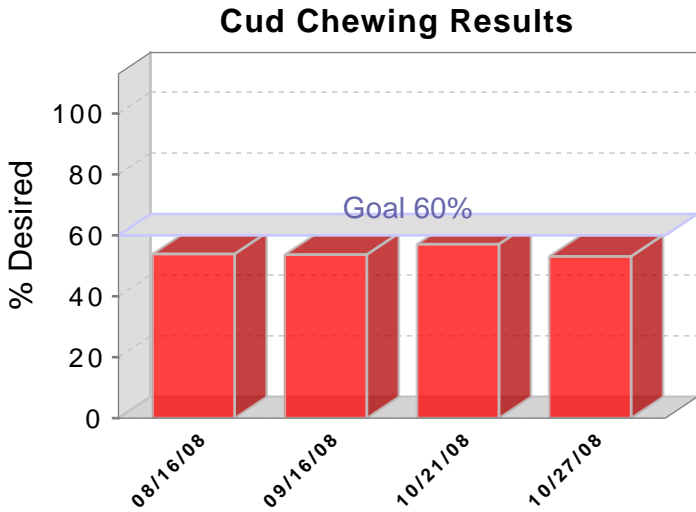

ABS SAMPLE Audit of October 27, 2008

Welcome!

Current Data

Cow Comfort Results

Cow Cleanliness Results

Cud Chewing Results

Locomotion Score Results

Turn Time Results

Historic Data

Benchmark by United States of America country

Index	Benchmark	Your value	Sample	Desired	Acceptable	Poor
Cud Chewing	50.45	53.1	67134	≥ 60.0	59-50	< 50.0
Cow Comfort	68.36	67.4	106471	≥ 80.0	79-70	< 70.0
Locomotion	21.27	36.7	105166	< 10.0	10-20	> 20.0
Cow Cleanliness	70.85	88.89	8339	≥ 80.0	79-70	< 70.0
Manure Score	79.52	0	36476	≥ 90.0	89-80	< 80.0
Turn Time	164.63	182	262092	< 180.0	180-210	> 210.0