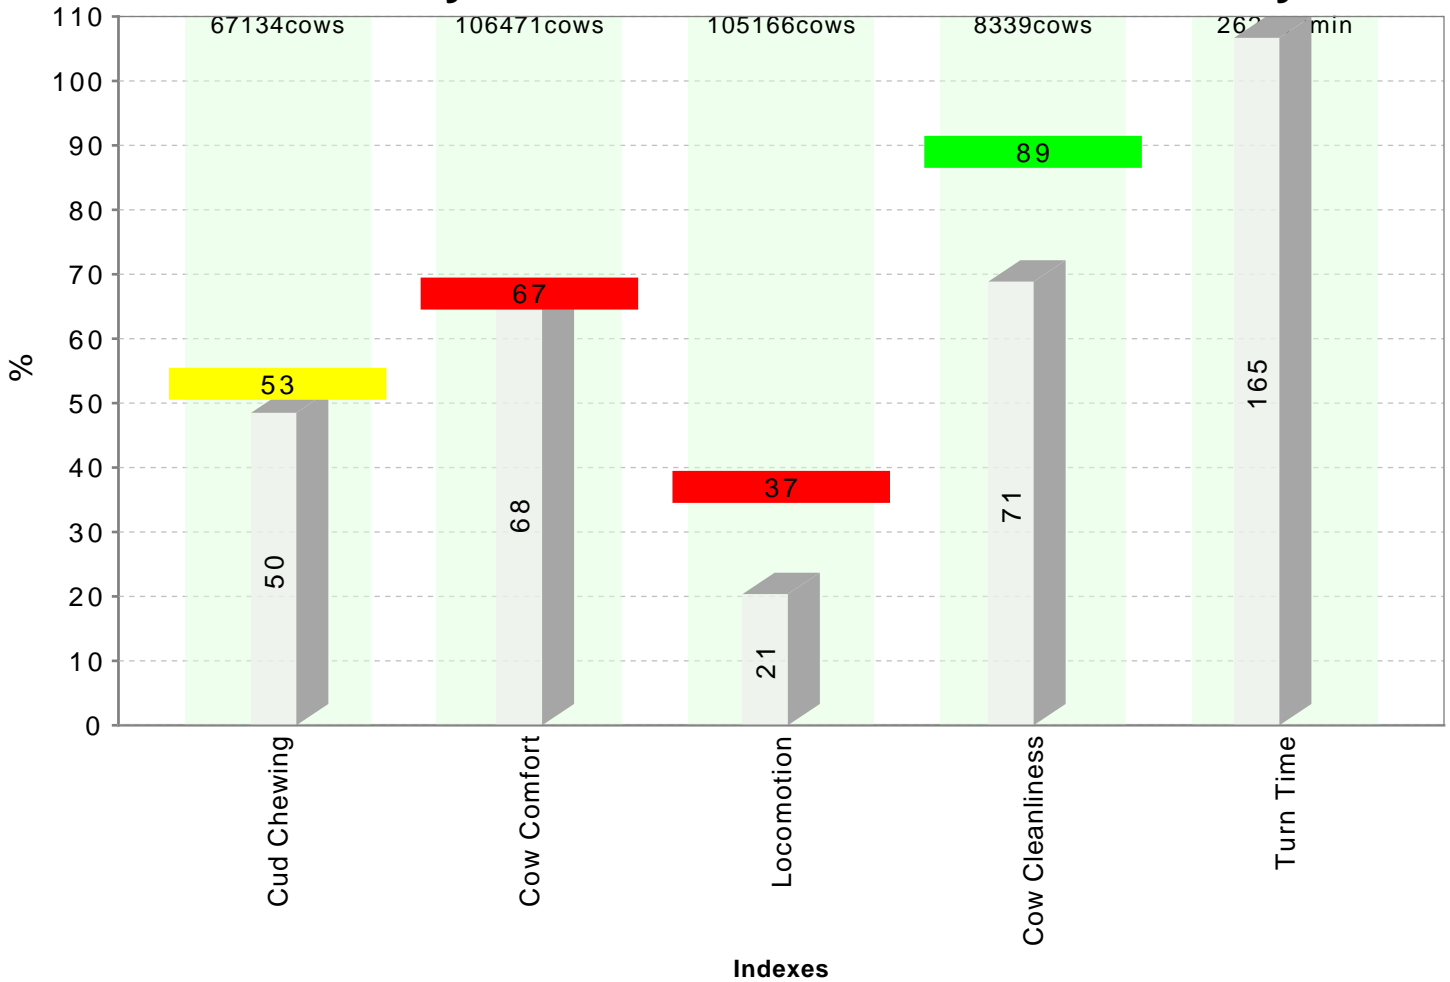

ABS SAMPLE Audit of October 27, 2008

Welcome!

Current Data

Cow Comfort Results

Cow Cleanliness Results

Cud Chewing Results

Locomotion Score Results

Turn Time Results

Historic Data

Benchmark by United States of America country

Index	Benchmark	Your value	Sample	Desired	Acceptable	Poor
Cud Chewing	50.45	53.1	67134	≥ 60.0	59-50	< 50.0
Cow Comfort	68.36	67.4	106471	≥ 80.0	79-70	< 70.0
Locomotion	21.27	36.7	105166	< 10.0	10-20	> 20.0
Cow Cleanliness	70.85	88.89	8339	≥ 80.0	79-70	< 70.0
Manure Score	79.52	0	36476	≥ 90.0	89-80	< 80.0
Turn Time	164.63	182	262092	< 180.0	180-210	> 210.0