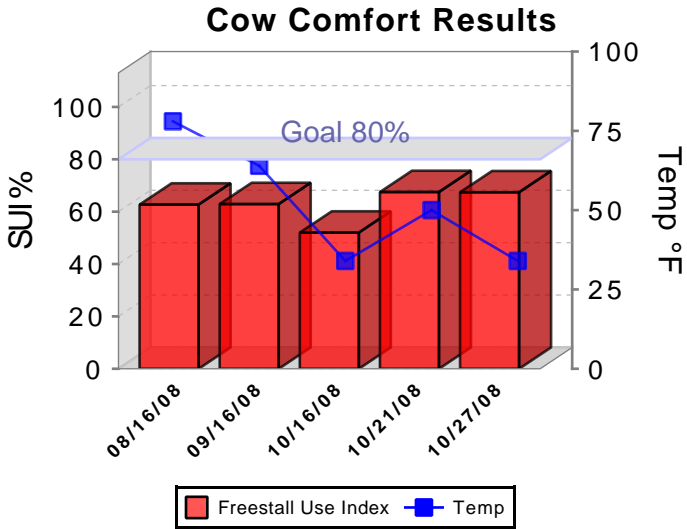

ABS SAMPLE Audit of October 27, 2008

Welcome!

Current Data

Cow Comfort Results

Cow Cleanliness Results

Cud Chewing Results

Locomotion Score Results

Turn Time Results

Historic Data

Benchmark by United States of America country

Index	Benchmark	Your value	Sample	Desired	Acceptable	Poor
Cud Chewing	50.45	53.1	67134	≥ 60.0	59-50	< 50.0
Cow Comfort	68.36	67.4	106471	≥ 80.0	79-70	< 70.0
Locomotion	21.27	36.7	105166	< 10.0	10-20	> 20.0
Cow Cleanliness	70.85	88.89	8339	≥ 80.0	79-70	< 70.0
Manure Score	79.52	0	36476	≥ 90.0	89-80	< 80.0
Turn Time	164.63	182	262092	< 180.0	180-210	> 210.0