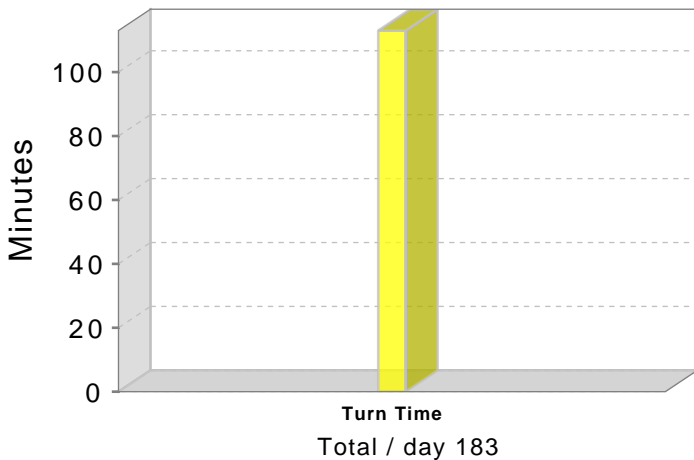

ABS SAMPLE Audit of October 27, 2008

Welcome!

Current Data

Cow Comfort Results

Cow Cleanliness Results

Cud Chewing Results

Locomotion Score Results

Turn Time Results

Historic Data

Benchmark by United States of America country

Index	Benchmark	Your value	Sample	Desired	Acceptable	Poor
Cud Chewing	50.45	53.1	67134	≥ 60.0	59-50	< 50.0
Cow Comfort	68.36	67.4	106471	≥ 80.0	79-70	< 70.0
Locomotion	21.27	36.7	105166	< 10.0	10-20	> 20.0
Cow Cleanliness	70.85	88.89	8339	≥ 80.0	79-70	< 70.0
Manure Score	79.52	0	36476	≥ 90.0	89-80	< 80.0
Turn Time	164.63	182	262092	< 180.0	180-210	> 210.0