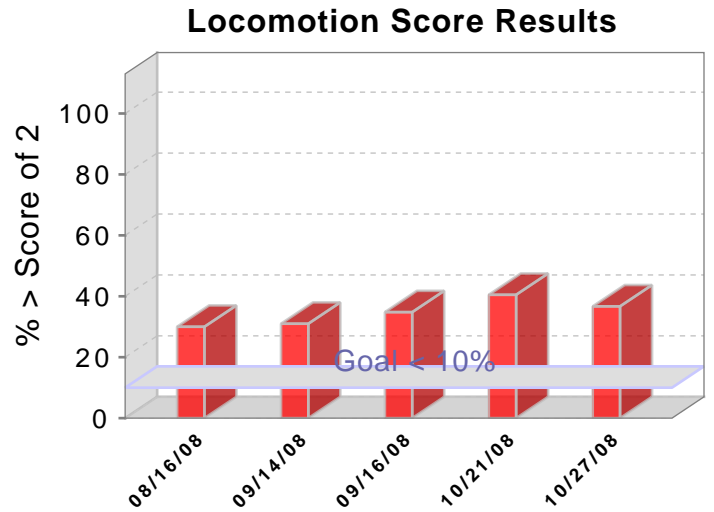

ABS SAMPLE Audit of October 27, 2008

Welcome!

Current Data

Cow Comfort Results

Cow Cleanliness Results

Cud Chewing Results

Locomotion Score Results

Turn Time Results

Historic Data

Benchmark by United States of America country

Index	Benchmark	Your value	Sample	Desired	Acceptable	Poor
Cud Chewing	50.45	53.1	67134	≥ 60.0	59-50	< 50.0
Cow Comfort	68.36	67.4	106471	≥ 80.0	79-70	< 70.0
Locomotion	21.27	36.7	105166	< 10.0	10-20	> 20.0
Cow Cleanliness	70.85	88.89	8339	≥ 80.0	79-70	< 70.0
Manure Score	79.52	0	36476	≥ 90.0	89-80	< 80.0
Turn Time	164.63	182	262092	< 180.0	180-210	> 210.0