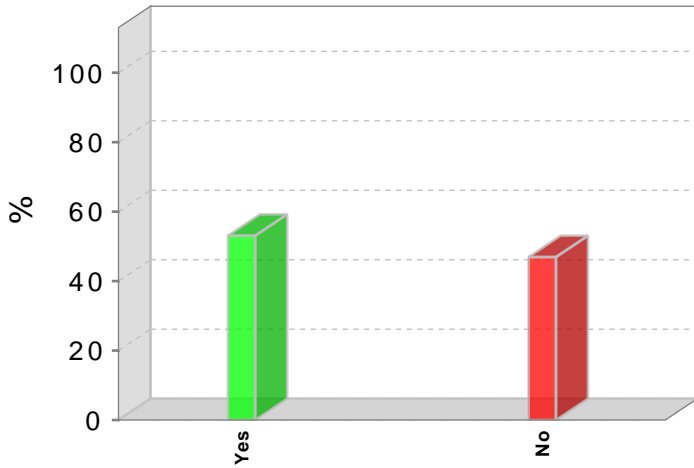

ABS SAMPLE Audit of October 27, 2008

Welcome!

Current Data

Cow Comfort Results

Cow Cleanliness Results

Cud Chewing Results

Locomotion Score Results

Turn Time Results

Historic Data

Benchmark by United States of America country

Index	Benchmark	Your value	Sample	Desired	Acceptable	Poor
Cud Chewing	50.45	53.1	67134	≥ 60.0	59-50	< 50.0
Cow Comfort	68.36	67.4	106471	≥ 80.0	79-70	< 70.0
Locomotion	21.27	36.7	105166	< 10.0	10-20	> 20.0
Cow Cleanliness	70.85	88.89	8339	≥ 80.0	79-70	< 70.0
Manure Score	79.52	0	36476	≥ 90.0	89-80	< 80.0
Turn Time	164.63	182	262092	< 180.0	180-210	> 210.0