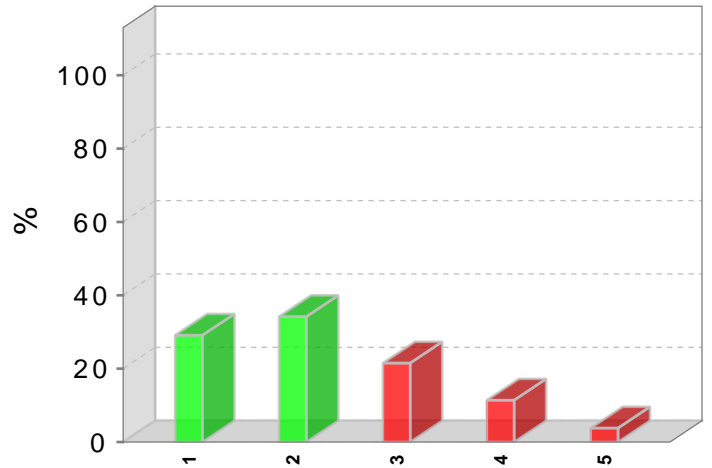

ABS SAMPLE Audit of October 27, 2008

Welcome!

Current Data

Cow Comfort Results

Cow Cleanliness Results

Cud Chewing Results

Locomotion Score Results

Turn Time Results

Historic Data

Benchmark by United States of America country

Index	Benchmark	Your value	Sample	Desired	Acceptable	Poor
Cud Chewing	50.45	53.1	67134	≥ 60.0	59-50	< 50.0
Cow Comfort	68.36	67.4	106471	≥ 80.0	79-70	< 70.0
Locomotion	21.27	36.7	105166	< 10.0	10-20	> 20.0
Cow Cleanliness	70.85	88.89	8339	≥ 80.0	79-70	< 70.0
Manure Score	79.52	0	36476	≥ 90.0	89-80	< 80.0
Turn Time	164.63	182	262092	< 180.0	180-210	> 210.0