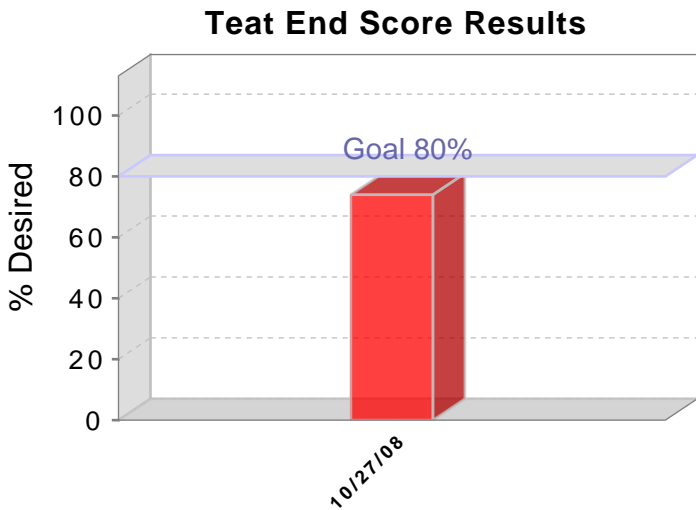

ABS SAMPLE Audit of October 27, 2008

Welcome!

Current Data

Cow Comfort Results

Cow Cleanliness Results

Cud Chewing Results

Locomotion Score Results

Turn Time Results

Historic Data

Benchmark by United States of America country

Index	Benchmark	Your value	Sample	Desired	Acceptable	Poor
Cud Chewing	50.45	53.1	67134	≥ 60.0	59-50	< 50.0
Cow Comfort	68.36	67.4	106471	≥ 80.0	79-70	< 70.0
Locomotion	21.27	36.7	105166	< 10.0	10-20	> 20.0
Cow Cleanliness	70.85	88.89	8339	≥ 80.0	79-70	< 70.0
Manure Score	79.52	0	36476	≥ 90.0	89-80	< 80.0
Turn Time	164.63	182	262092	< 180.0	180-210	> 210.0