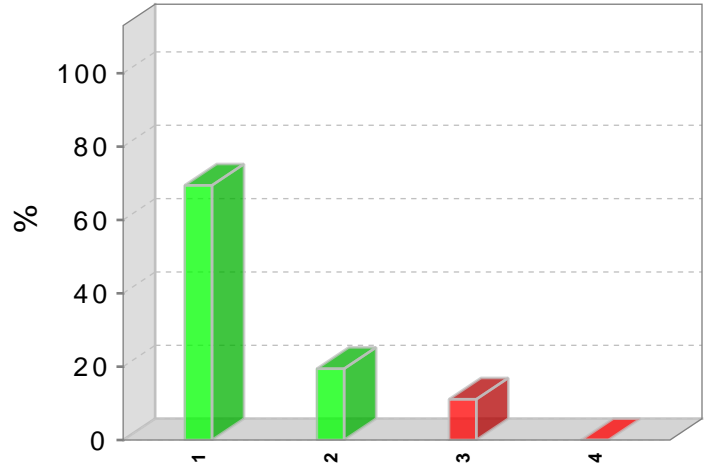

ABS SAMPLE Audit of October 27, 2008

Welcome!

Current Data

Cow Comfort Results

Cow Cleanliness Results

Cud Chewing Results

Locomotion Score Results

Turn Time Results

Historic Data

Benchmark by United States of America country

Index	Benchmark	Your value	Sample	Desired	Acceptable	Poor
Cud Chewing	50.45	53.1	67134	≥ 60.0	59-50	< 50.0
Cow Comfort	68.36	67.4	106471	≥ 80.0	79-70	< 70.0
Locomotion	21.27	36.7	105166	< 10.0	10-20	> 20.0
Cow Cleanliness	70.85	88.89	8339	≥ 80.0	79-70	< 70.0
Manure Score	79.52	0	36476	≥ 90.0	89-80	< 80.0
Turn Time	164.63	182	262092	< 180.0	180-210	> 210.0