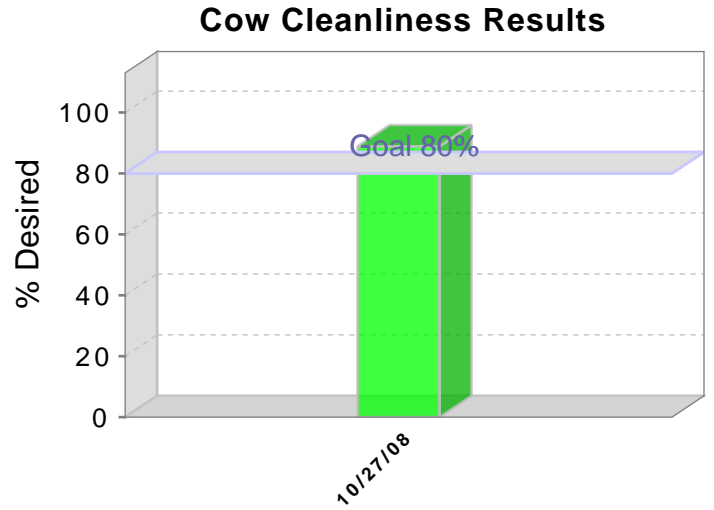

ABS SAMPLE Audit of October 27, 2008

Welcome!

Current Data

Cow Comfort Results

Cow Cleanliness Results

Cud Chewing Results

Locomotion Score Results

Turn Time Results

Historic Data

Benchmark by United States of America country

Index	Benchmark	Your value	Sample	Desired	Acceptable	Poor
Cud Chewing	50.45	53.1	67134	≥ 60.0	59-50	< 50.0
Cow Comfort	68.36	67.4	106471	≥ 80.0	79-70	< 70.0
Locomotion	21.27	36.7	105166	< 10.0	10-20	> 20.0
Cow Cleanliness	70.85	88.89	8339	≥ 80.0	79-70	< 70.0
Manure Score	79.52	0	36476	≥ 90.0	89-80	< 80.0
Turn Time	164.63	182	262092	< 180.0	180-210	> 210.0